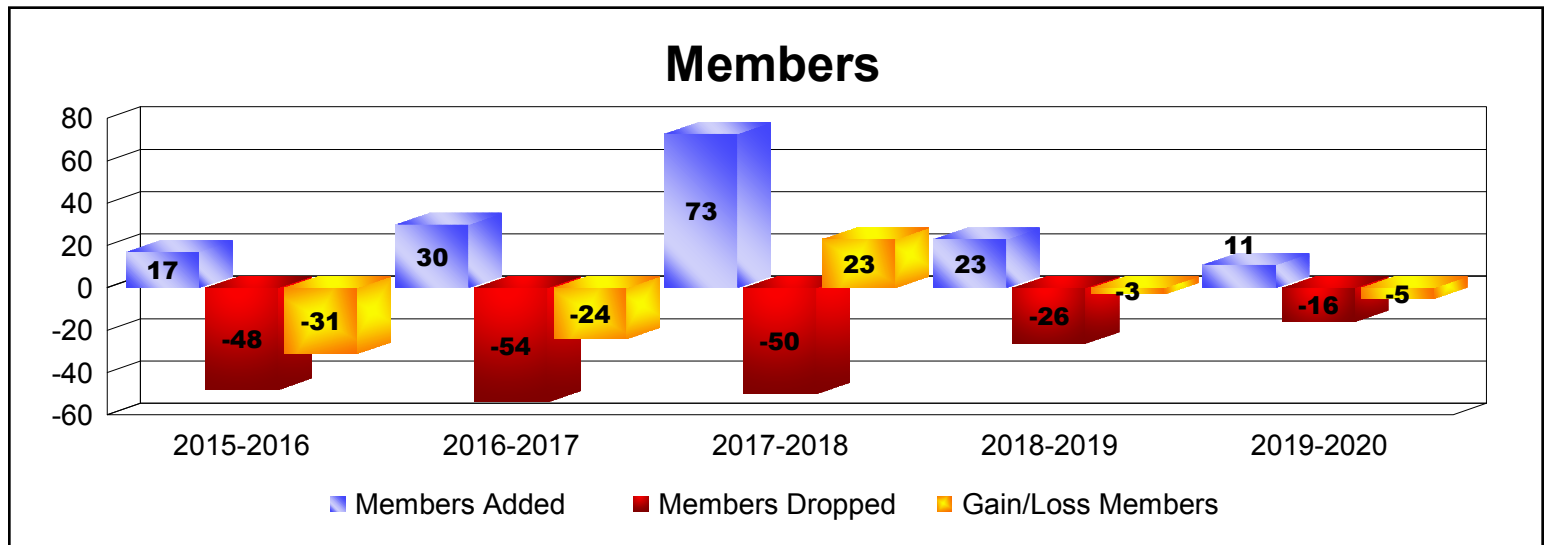

Year	New Clubs	Dropped Clubs	Gain/ Loss Clubs	New Members	Charter Members	Reinstate Members	Transfer Members	Total Member Added	Total Members Dropped	Gain/ Loss Members
2015-2016	0	-1	-1	16	1	0	0	17	-48	-31
2016-2017	1	0	1	10	20	0	0	30	-54	-24
2017-2018	2	0	2	27	46	0	0	73	-50	23
2018-2019	0	0	0	23	0	0	0	23	-26	-3
2019-2020	0	0	0	9	0	0	2	11	-16	-5
Average	1	0	0	17	13	0	0	31	-39	-8

Year	New Clubs	Dropped Clubs	Gain/ Loss Clubs	New Members	Charter Members	Reinstate Members	Transfer Members	Total Member Added	Total Members Dropped	Gain/ Loss Members
2015-2016	2	0	2	23	42	0	0	65	-20	45
2016-2017	0	0	0	18	1	0	1	20	-62	-42
2017-2018	2	0	2	23	40	1	0	64	-32	32
2018-2019	0	0	0	19	0	0	1	20	-19	1
2019-2020	0	0	0	23	1	12	0	36	-36	0
Average	1	0	1	21	17	3	0	41	-34	7