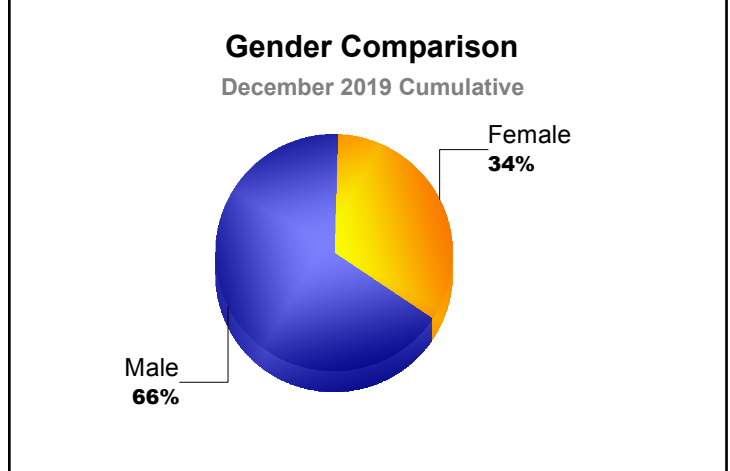

Year	New Clubs	Dropped Clubs	Gain/ Loss Clubs	New Members	Charter Members	Reinstate Members	Transfer Members	Total Member Added	Total Members Dropped	Gain/ Loss Members
2015-2016	0	-1	-1	16	1	0	0	17	-48	-31
2016-2017	1	0	1	10	20	0	0	30	-54	-24
2017-2018	2	0	2	27	46	0	0	73	-50	23
2018-2019	0	0	0	23	0	0	0	23	-26	-3
2019-2020	0	0	0	9	0	0	2	11	-16	-5
Average	1	0	0	17	13	0	0	31	-39	-8