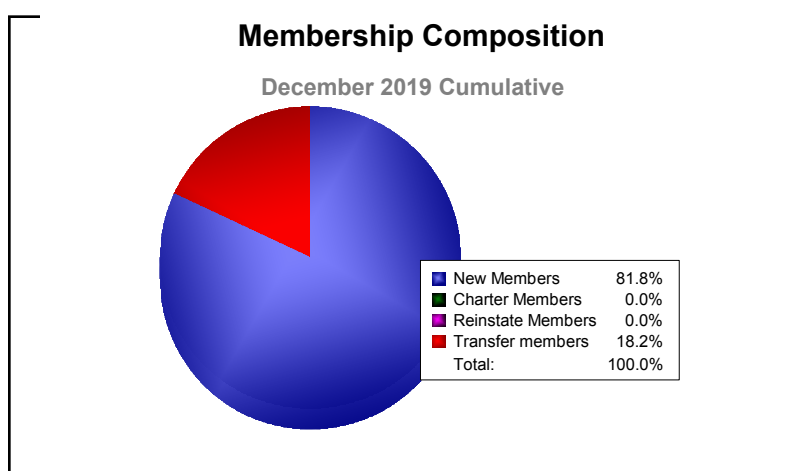

Year	New Clubs	Dropped Clubs	Gain/ Loss Clubs	New Members	Charter Members	Reinstate Members	Transfer Members	Total Member Added	Total Members Dropped	Gain/ Loss Members
2015-2016	0	-1	-1	16	1	0	0	17	-48	-31
2016-2017	1	0	1	10	20	0	0	30	-54	-24
2017-2018	2	0	2	27	46	0	0	73	-50	23
2018-2019	0	0	0	23	0	0	0	23	-26	-3
2019-2020	0	0	0	9	0	0	2	11	-16	-5
Average	1	0	0	17	13	0	0	31	-39	-8

Year	New Clubs	Dropped Clubs	Gain/ Loss Clubs	New Members	Charter Members	Reinstate Members	Transfer Members	Total Member Added	Total Members Dropped	Gain/ Loss Members
2015-2016	2	0	2	23	42	0	0	65	-20	45
2016-2017	0	0	0	18	1	0	1	20	-62	-42
2017-2018	2	0	2	23	40	1	0	64	-32	32
2018-2019	0	0	0	19	0	0	1	20	-19	1
2019-2020	0	0	0	23	1	12	0	36	-36	0
Average	1	0	1	21	17	3	0	41	-34	7