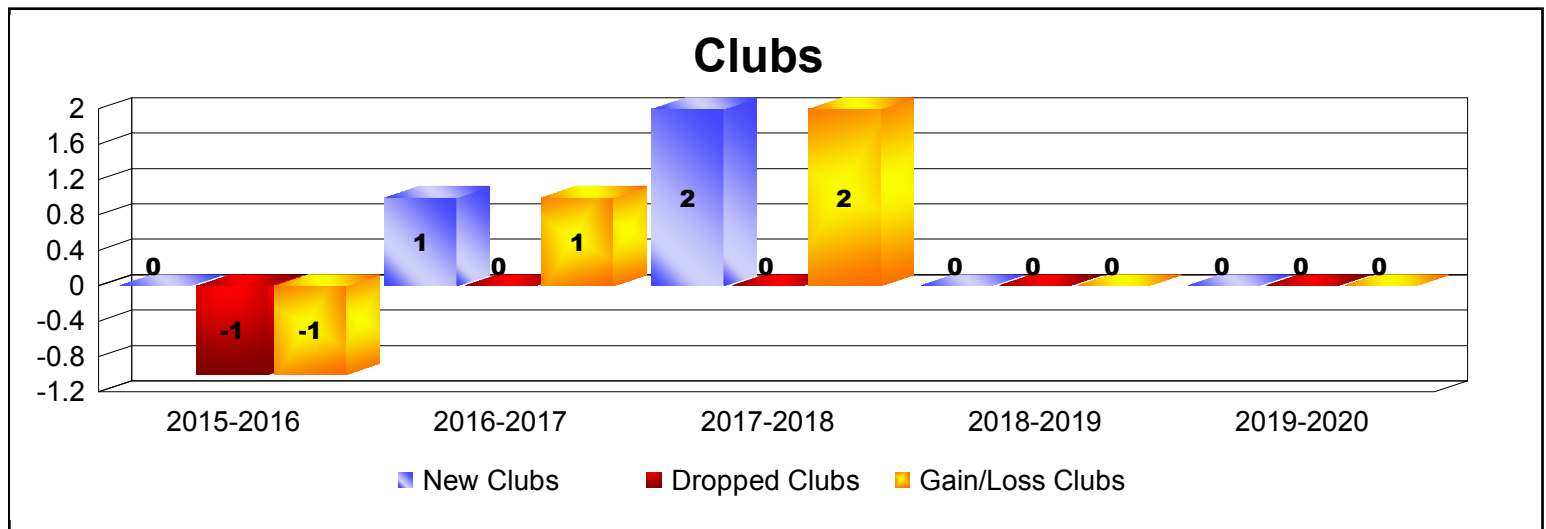

Year	New Clubs	Dropped Clubs	Gain/ Loss Clubs	New Members	Charter Members	Reinstate Members	Transfer Members	Total Member Added	Total Members Dropped	Gain/ Loss Members
2015-2016	0	-1	-1	16	1	0	0	17	-48	-31
2016-2017	1	0	1	10	20	0	0	30	-54	-24
2017-2018	2	0	2	27	46	0	0	73	-50	23
2018-2019	0	0	0	23	0	0	0	23	-26	-3
2019-2020	0	0	0	9	0	0	2	11	-16	-5
Average	1	0	0	17	13	0	0	31	-39	-8

Year	New Clubs	Dropped Clubs	Gain/ Loss Clubs	New Members	Charter Members	Reinstate Members	Transfer Members	Total Member Added	Total Members Dropped	Gain/ Loss Members
2015-2016	2	0	2	23	42	0	0	65	-20	45
2016-2017	0	0	0	18	1	0	1	20	-62	-42
2017-2018	2	0	2	23	40	1	0	64	-32	32
2018-2019	0	0	0	19	0	0	1	20	-19	1
2019-2020	0	0	0	23	1	12	0	36	-36	0
Average	1	0	1	21	17	3	0	41	-34	7